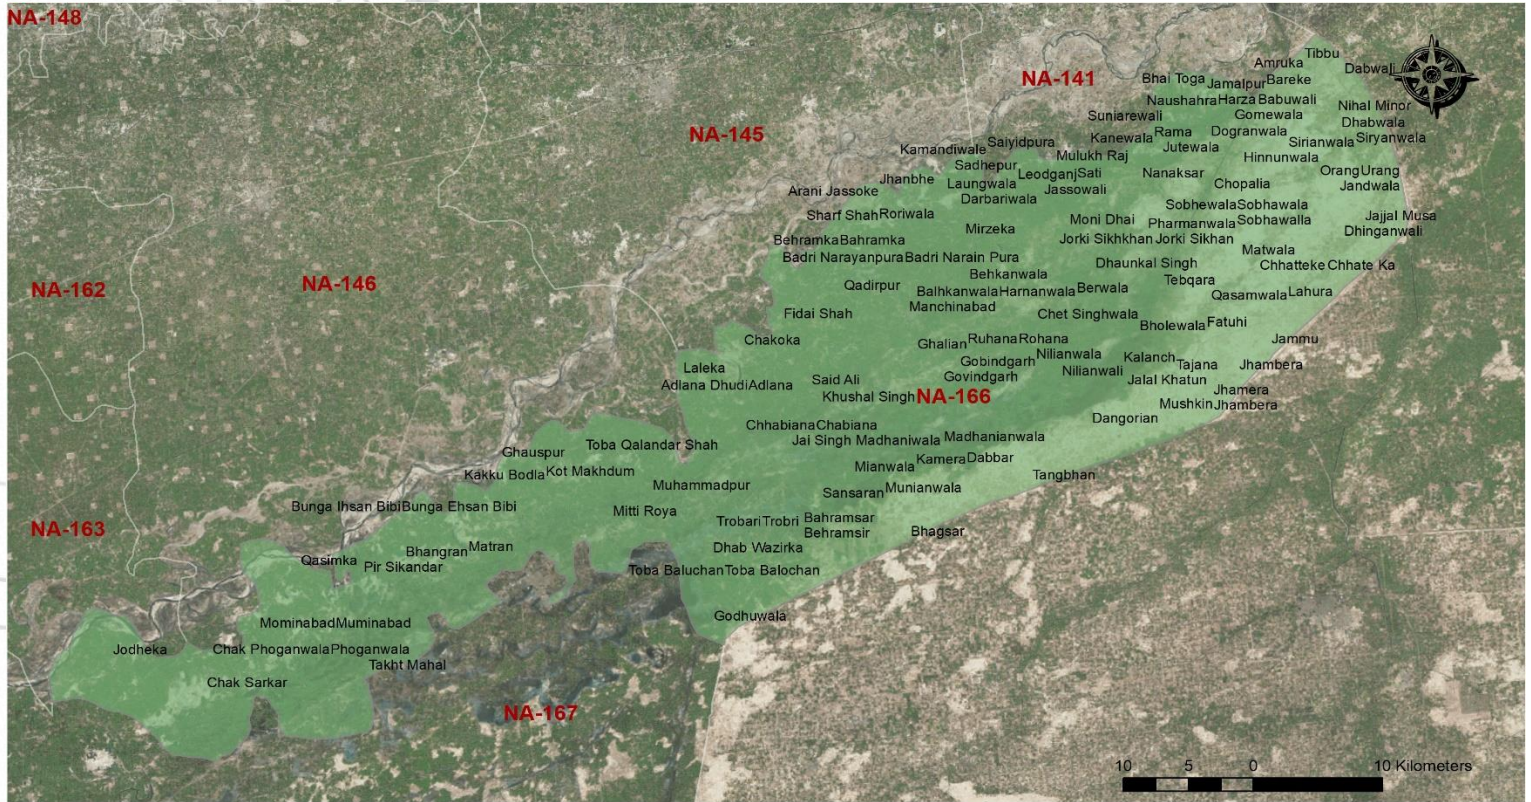

CONSTITUENCY PROFILE

NA-166 BAHAWALNAGAR-I

PUNJAB

CONSTITUENCY
POPULATION

740,811

VOTER STATISTICS

Male

206,612

Female

150,383

Total

356,995

48%

of the total population
are registered as voters

POLLING STATIONS

23

AVERAGE VOTER
AT POLLING STATION

1,261

AVERAGE VOTER
AT POLLING BOOTH

475

LIST OF CONTESTING CANDIDATES

#	Name	Name of Political Party
1	Syed Muhammad Asghar	Pakistan Tehreek-e-Insaf
2	Syed Nazar Mahmood Shah	Independent
3	Shah Sawar	Independent
4	Ghulam Nabi	Pakistan Human Party
5	Muhammad Arshad Khan	Tehreek-e-Labaik Pakistan
6	Muhammad Abdul Ghafar Wattoo	Independent
7	Nazia Ayoub	Pakistan Peoples Party Parliamentarians